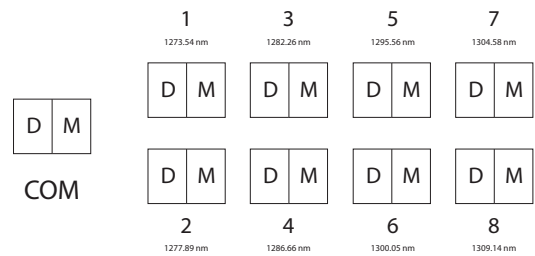

Part #: 88WDM31-3081-LMD8

Specifications

Parameter	Min	Typical	Max	
Filter Type	Flat-Top			
Channel Spacing (GHz)				
Central Wavelength (nm)	L0	1272.55	1273.54	1274.54
	L1	1276.89	1277.89	1278.89
	L2	1281.25	1282.26	1283.27
	L3	1285.65	1286.66	1287.68
	L4	1294.53	1295.56	1296.59
	L5	1299.02	1301.09	1301.09
	L6	1303.54	1304.58	1305.63
	L7	1308.09	1309.14	1310.19
Passband (0.5dB) (nm)	$\lambda_c \pm 1.0$			
Fiber Type	SMF 28e			
Adjacent Isolation (dB)	25			
Non-Adjacent Isolation (dB)	35